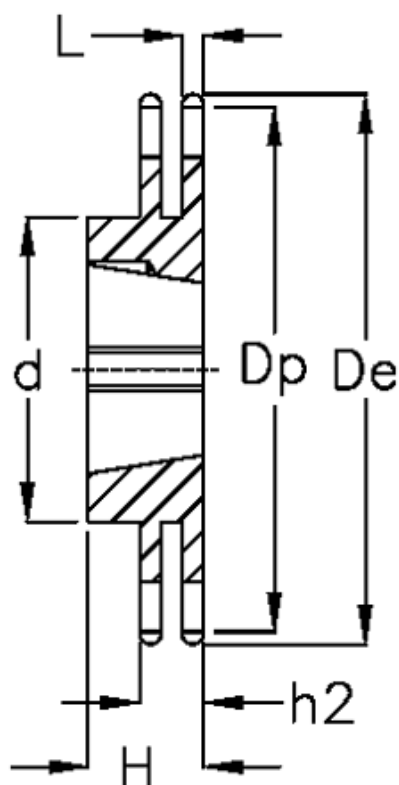

# Data Sheet

Article number: 616032005076

Description: Taperbored sprocket 08 B-2 Z=76 duplex  
for bushing 2012

## Measures

C = 1.3  
d = 100  
De = 313.3  
Dp = 307.33  
For bush = 2012  
For chain size = 1/2" x 5/16"  
For chain type = 08 B-2  
H = 32

h2 = 21  
Material = Støbejern  
Number of teeth = 76